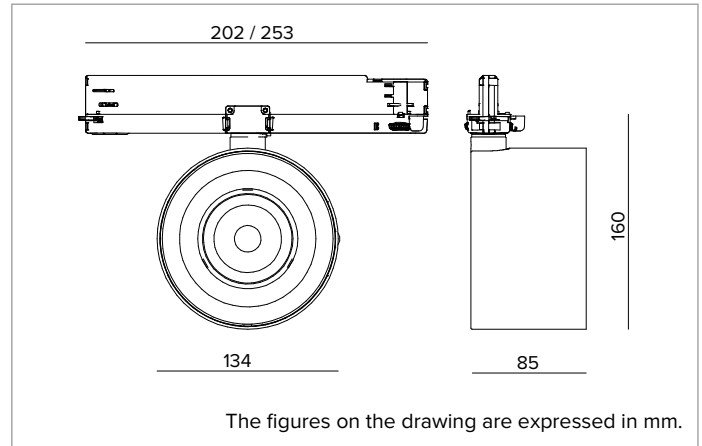

### Professional adjustable LED projector

	3000K	H(m)	D(m)	E <sub>max</sub> (lx)
	Ra90		36°	
Fixture Power	29W	1	0.64	6849
Source Flux	2999lm	2	1.28	1712
Fixture Flux	2419lm	3	1.92	761
Efficacy	82lm/W	4	2.57	428
TS1915	I <sub>max</sub> =2284cd/klm	I <sub>max</sub>	6849cd	5
			3.21	274